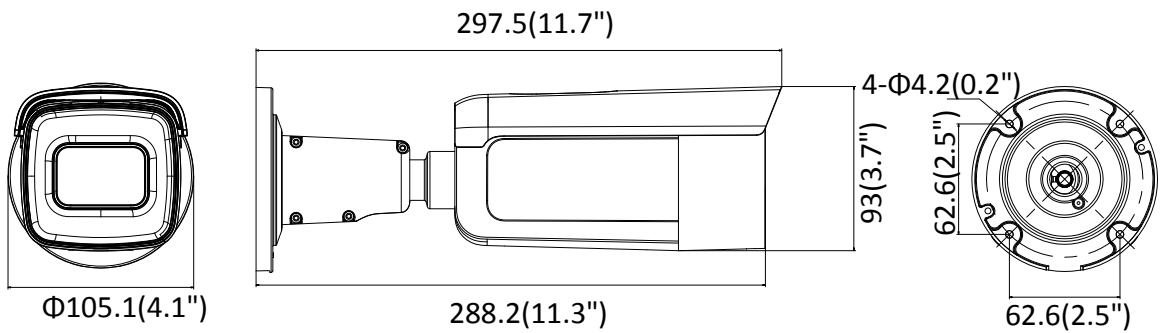

Dimensions	Camera: $\Phi 105 \times 297.5$ mm ($\Phi 4.1 \times 11.7$")
Weight	Camera: 1300 g (2.9 lb.) With package: 2000 g (4.4 lb.)

Available Model:

DS-2CD2685G1-IZ (2.8 to 12 mm), DS-2CD2685G1-IZS (2.8 to 12 mm)

Dimensions

Unit:mm(inch)

Accessories

DS-1275ZJ-SUS Vertical Pole Mount	DS-1276ZJ-SUS Corner Mount	DS-1260ZJ Junction Box	DS-1280ZJ-S Junction Box	DS-1275ZJ-S-SUS Vertical Pole Mount