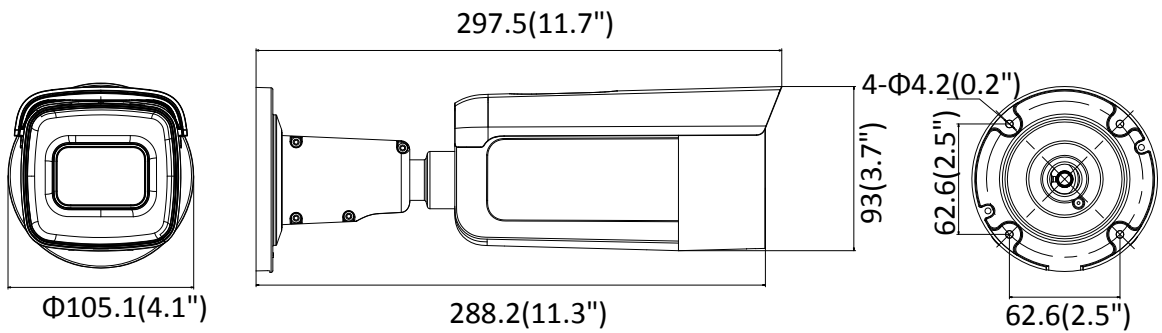

Dimensions	Camera: $\Phi 105 \times 297.5$ mm ($\Phi 4.1 \times 11.7$")
Weight	Camera: 1300 g (2.9 lb.) With package: 2000 g (4.4 lb.)

Available Model:

DS-2CD2665G1-IZ (2.8 to 12 mm), DS-2CD2665G1-IZS (2.8 to 12 mm)

Dimensions