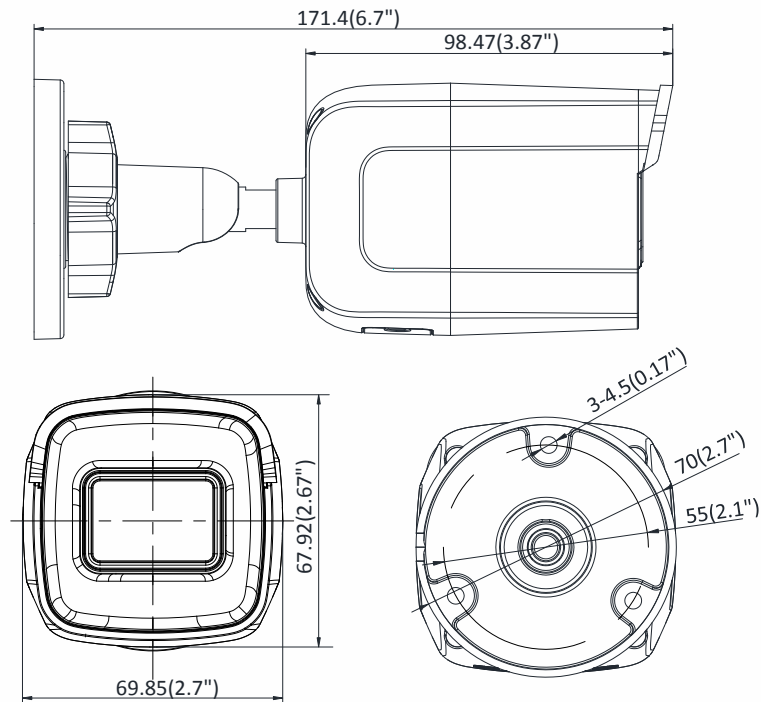

Protocols	TCP/IP, ICMP, HTTP, HTTPS, FTP, DHCP, DNS, DDNS, RTP, RTSP, RTCP, PPPoE, NTP, UPnP, SMTP, SNMP, IGMP, 802.1X, QoS, IPv6, UDP, Bonjour
General Function	One-key reset, anti-flicker, three streams, heartbeat, mirror, password protection, privacy mask, watermark, IP address filter
Firmware Version	V5.5.80
API	ONVIF (PROFILE S, PROFILE G), ISAPI
Simultaneous Live View	Up to 6 channels
User/Host	Up to 32 users 3 levels: Administrator, Operator and User
Client	iVMS-4200, Hik-Connect, iVMS-5200, iVMS-4500
Web Browser	Plug-in required live view: IE8+, Chrome 41.0-44, Firefox 30.0-51, Safari 8.0-11 Plug-in free live view: Chrome 45.0+, Firefox 52.0+
Interface	
Communication Interface	1 RJ45 10M/100M self-adaptive Ethernet port
On-board Storage	Built-in micro SD/SDHC/SDXC slot, up to 128 GB
Reset Button	Yes
Smart Feature-set	
Behavior Analysis	Line crossing detection, intrusion detection, unattended baggage detection, object removal detection
Exception Detection	Scene change detection
Face Detection	Yes
General	
Operating Conditions	-30 °C to +60 °C (-22 °F to +140 °F), humidity 95% or less (non-condensing)
Power Supply	12 VDC ± 25%, 5.5 mm coaxial power plug PoE (802.3af, class 3)
Power Consumption	12 VDC, 0.5 A, max: 6 W PoE: (802.3af, 36 VDC to 57 VDC), 0.2 A to 0.1 A, max: 7.5 W
IR Range	Up to 30 m
Wavelength	850 nm
Protection Level	IP67, IK10
Material	Front cover: metal, back cover: metal, sun shield: plastic
Dimensions	Camera: 70 × 68 × 171 mm (2.8" × 2.7" × 6.7")
Weight	Camera: 400 g (0.9 lb.) With package: 700 g (1.5 lb.)

Available Model

DS-2CD2065G1-I (2.8/4/6 mm)

Dimension

Unit: mm(inch)

Accessory

DS-1280ZJ-XS
Junction Box

DS-1280ZJ-XS(Black)
Junction Box

Distributed by