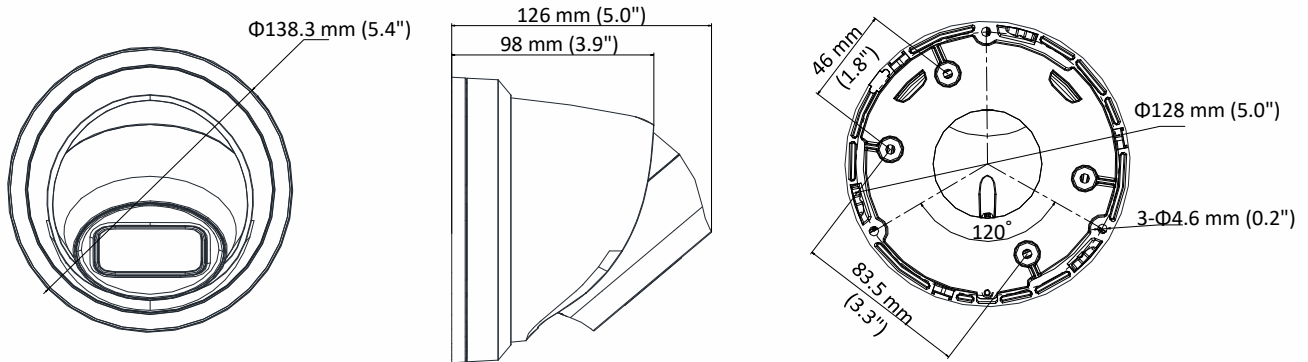

Dimension

Accessory

Distributed by

HIKVISION®

Headquarters

No.555 Qianmo Road, Binjiang District,
Hangzhou 310051, China
T +86-571-8807-5998
overseasbusiness@hikvision.com

Hikvision USA
T +1-909-895-0400
sales.usa@hikvision.com

Hikvision Italy
T +39-0438-6902
info.it@hikvision.com

Hikvision Singapore
T +65-6684-4718
sg@hikvision.com

Hikvision Africa
T +27 (10) 0351172
sale.africa@hikvision.com

Hikvision Europe
T +31-23-55-42-770
info.eu@hikvision.com

Hikvision France
T +33(0)1-85-330-450
info.fr@hikvision.com

Hikvision Oceania
T +61-2-8599-4233
salesau@hikvision.com

Hikvision Hong Kong
T +852-2151-1761

Hikvision Middle East
T +971-4-8816086
salesme@hikvision.com

Hikvision Spain
T +34-91-737-16-55
info.es@hikvision.com

Hikvision Canada
T +1-909-895-0400
sales.usa@hikvision.com

Hikvision Russia
T +7-495-669-67-99
sateru@hikvision.com

Hikvision Poland
T +48-22-460-01-50
poland@hikvision.com

Hikvision Korea
T +82-31-731-8841
sales.korea@hikvision.com

Hikvision India
T +91-22-28469900
sales@pramahikvision.com

Hikvision UK
T +01628-902140
support.uk@hikvision.com

Hikvision Brazil
T +55 11 3318-0050
Latam.support@hikvision.com

05058320190429