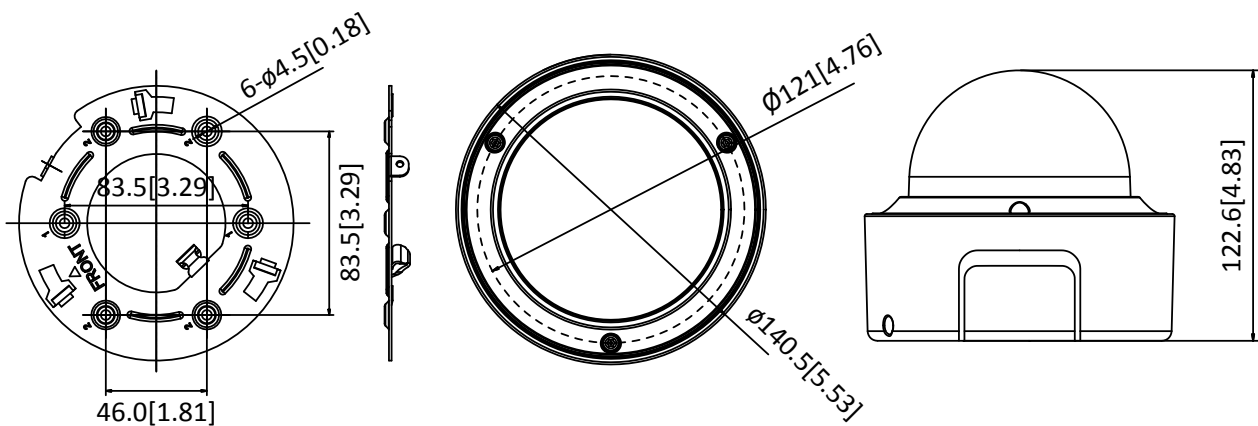

Power Supply	12 VDC \pm 20%, two-core terminal block PoE (802.3af, class 3): 36 V to 57 V
Power Consumption and Current	12 VDC \pm 20%: 0.7 A, max 8 W PoE (802.3af 36 V to 57 V): 0.3 A to 0.2 A, max. 9.0W
Protection Level	IK10
Material	Aluminum alloy
Dimensions	Camera: Φ 140.5 \times 122.6 mm (Φ 5.5" \times 4.8") With package: 244 \times 174 \times 173 mm (9.6" \times 6.9" \times 6.8")
Weight	Camera: 900 g (1.98 lb.) With package: 1250 g (2.76 lb.)

Note: Listed resolutions are only selectable options. It does not mean that all streams can work at their maximum resolution at the same time.

Available Model

DS-2CD5185G0-IZS (2.8–12 mm)

Dimension

Unit: mm[inch]