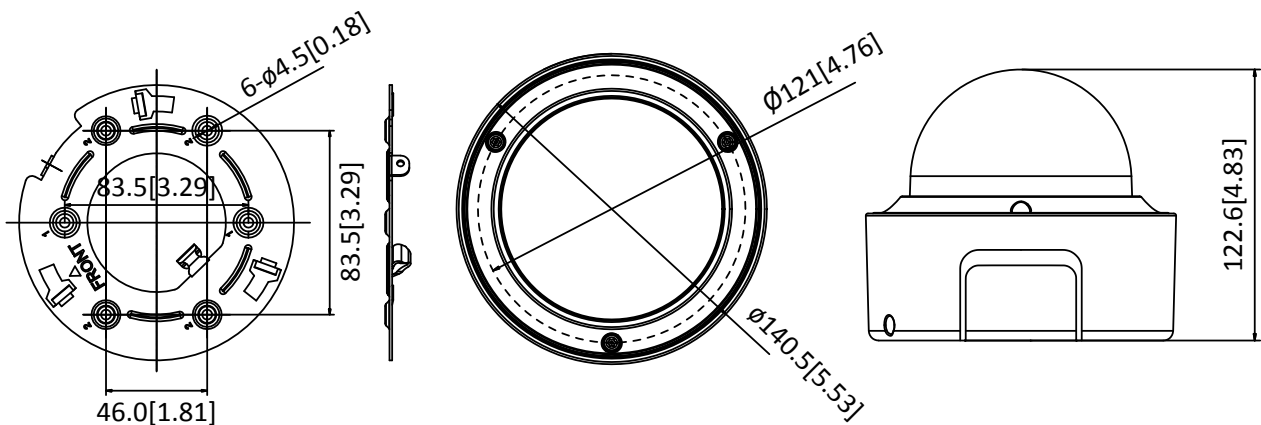

Power Supply	12 VDC \pm 20%, two-core terminal block PoE (802.3af, class 3): 36 V to 57 V
Power Consumption and Current	12 VDC \pm 20%: 0.7 A, max. 8 W PoE (802.3af, class 3): 36 V to 57 V): 0.3 A to 0.2 A
Protection Level	IK10
Material	Aluminum Alloy
Dimensions	Camera: Φ 140.5 \times 122.6 mm (Φ 5.5" \times 4.8") With package: 244 \times 174 \times 173 mm (9.6" \times 6.9" \times 6.8")
Weight	Camera: 900 g (1.98 lb.) With package: 1250 g (2.76 lb.)

Note: Listed resolutions are only selectable options. It does not mean that all streams can work at their maximum resolution at the same time.

Available Model

DS-2CD5146G0-IZS (2.8mm to 12mm)

Dimension

Unit: mm[inch]