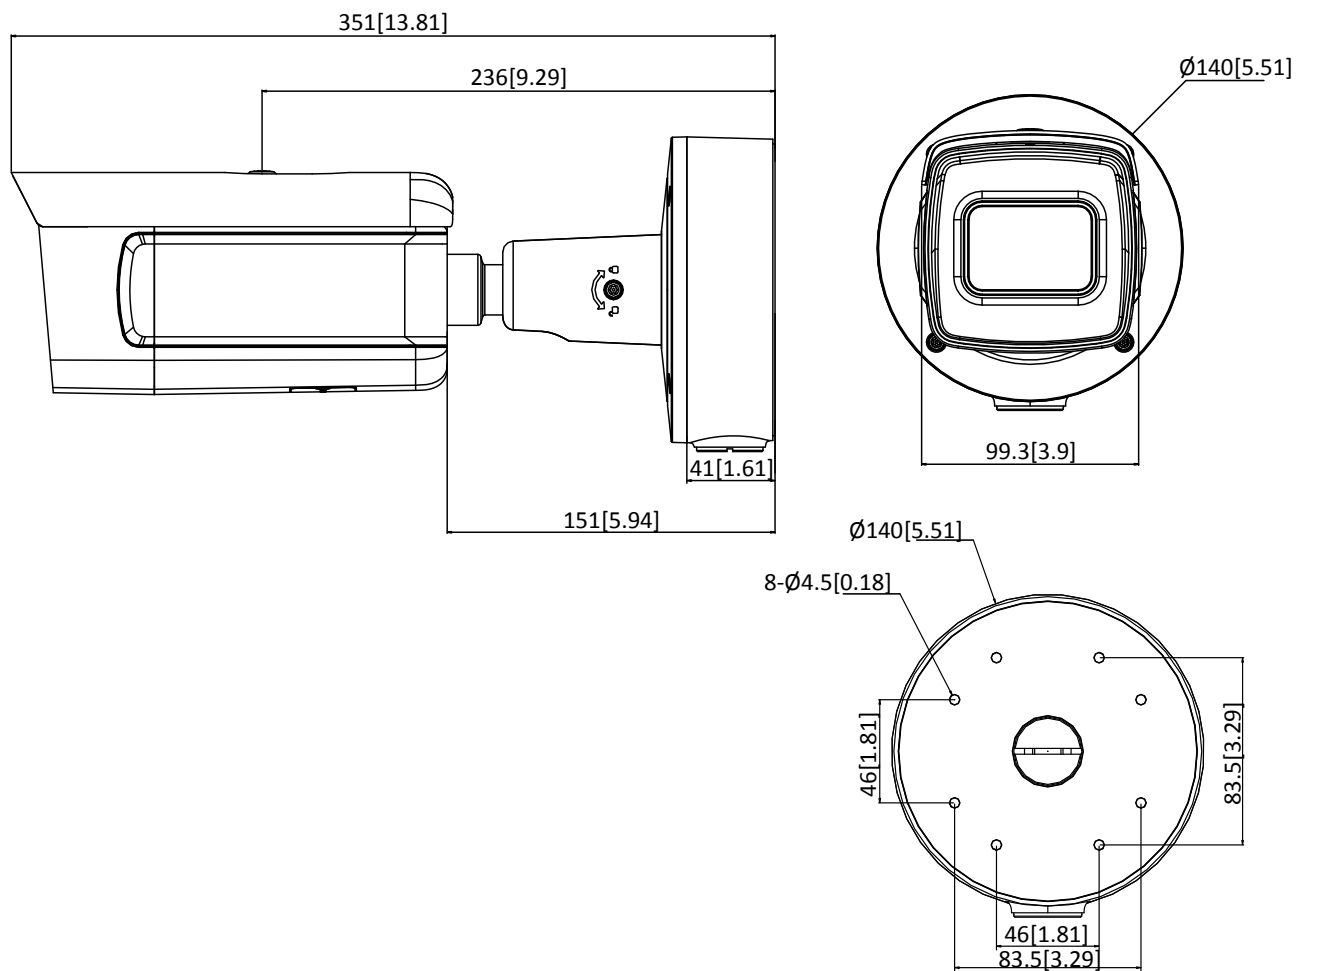

Power Consumption and Current	-IZSY: 12 VDC, 1.0 A, max. 11 W; PoE (802.3at, class 4): 42.5 V to 57 V, 0.4 A to 0.2 A -IZHSY: 12 VDC, 1.2 A, max. 13.5 W; PoE (802.3at, class 4): 42.5 V to 57 V, 0.4 A to 0.3 A
Protection Level	IP67, IK10 Anti-Corrosion Standard: NEMA 4X
Heater	-H: yes
Material	Aluminum alloy, anti-corrosion coating
Dimensions	Camera: $\Phi 140 \times 351$ mm ($\Phi 5.5'' \times 13.8''$) With package: $405 \times 190 \times 180$ mm ($15.9'' \times 7.5'' \times 7.1''$)
Weight	Camera: approx. 2.2 kg (4.85 lb.) With package: approx. 2.7 kg (5.95 lb.)

* Listed resolutions are only selectable options. It does not mean that all streams can work at their maximum resolution at the same time.

Available Model

DS-2CD5A46G0-IZSY (2.8–12 mm), DS-2CD5A46G0-IZHSY (2.8–12 mm)

*-H: Heater supported

Dimension

Unit: mm[inch]