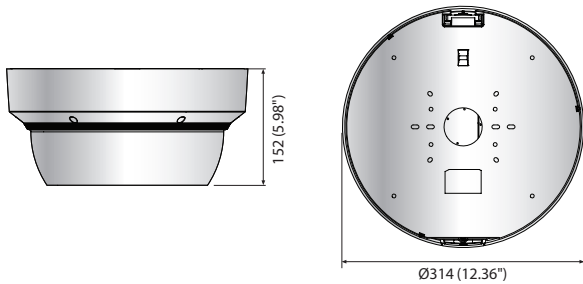

## Key Features

- 4ea x 1920x1080 resolution (Max. 8MP)
- 4ea x 2.8 ~ 12mm (4.3x) motorised varifocal lens
- 4ea x Max. 60fps@2M (H.265, H.264)
- Digital Image Stabilisation with Built-in Gyro Sensor
- H.265, H.264, MJPEG Codec Supported
- Day & Night (ICR), WDR (150dB)
- Motion detection, Tampering, Advanced Video Analytics
- SD / SDHC / SDXC Memory slot, WiseStreamII Support

## Dimensions

Unit : mm (inch)