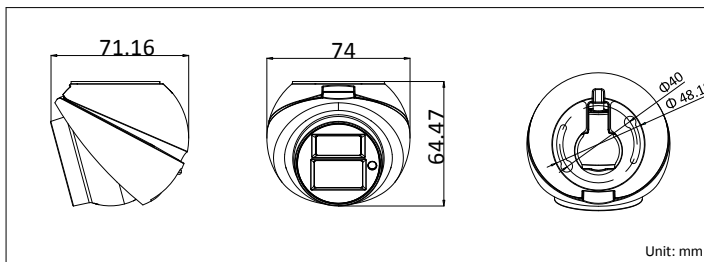

### Dimensions:

### Specification:

Model	DS-2CS58C0T-ITS
Parameter	1MP IR Mobile Dome Camera
<b>Camera</b>	
Image Sensor	1.0MP Progressive Scan CMOS
Resolution	1280(H)×800(V)
Min. Illumination	0.1Lux @ (F1.2, AGC ON), 0 Lux with IR
Shutter Time	1/25s to 1/50,000s
Lens	2.1mm(2.8mm/3.6mm optional)
Lens Mount	M12
Angle Adjustment	Pan:0° - 50°; Tilt:0° - 50°; Rotation:0° - 360°
Day & Night	Electronic
Horizontal Definition	950TVL
Synchronization	Internal
Video Output	Aviation port
Audio Input	Built-in Mic
Audio Output	1-ch audio interface(Aviation plug)
Frame Rate	720p@25fps/30fps
Function	Mirror(PTZ control)
<b>General</b>	
Working Temperature/Humidity	-40°C~75°C, Humidity 90% or less (non-condensing)
Power Supply	DC6V-16V
Power Consumption	3.5W MAX
Ingress Protection	IP65(Indoor use)
IR Range	20-30m
Dimension(mm)	74×64.47×71.16
Weight	400g