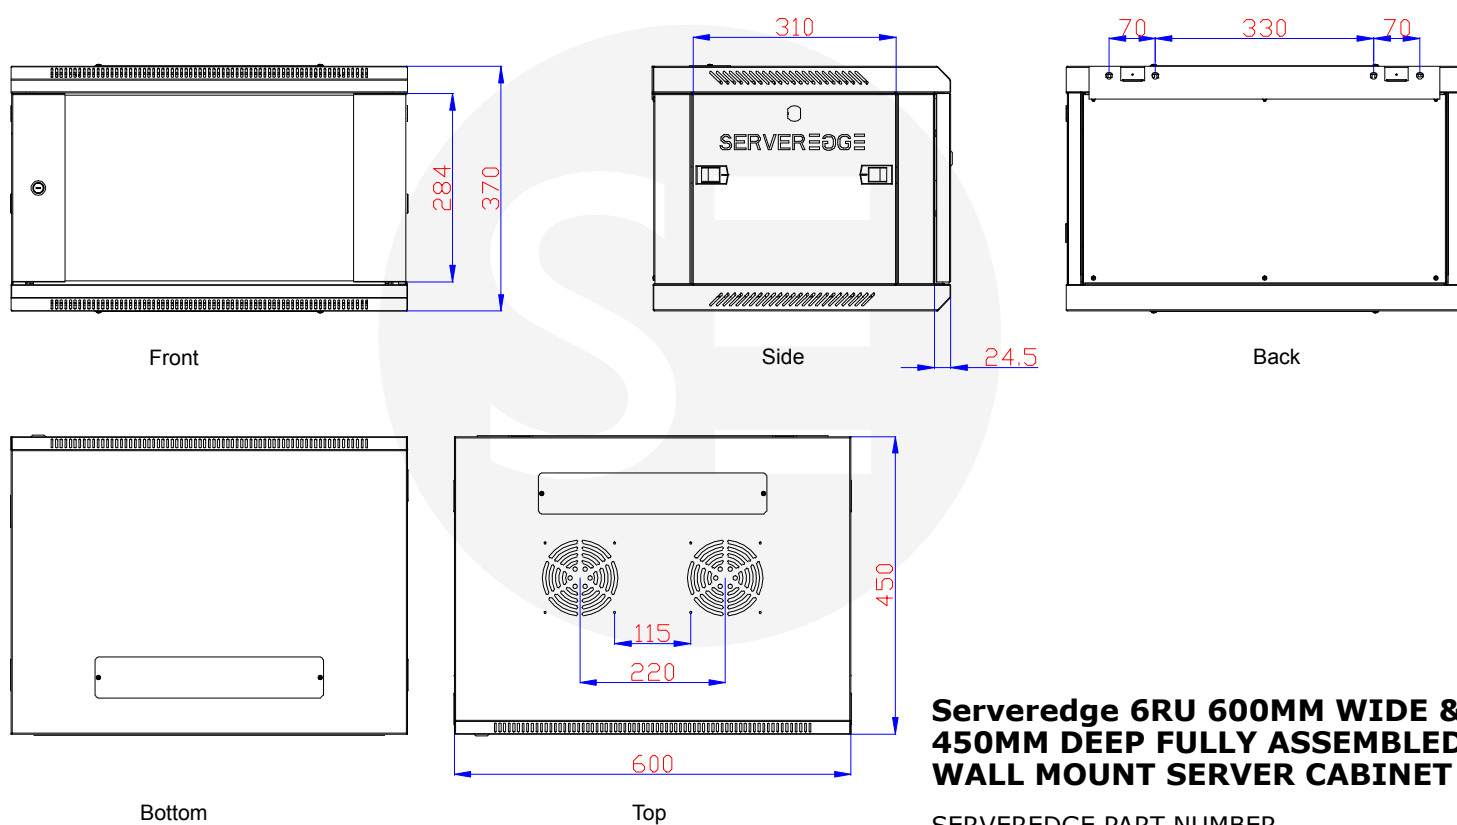

SERVEREDGE

Serveredge 6RU 600MM WIDE & 450MM DEEP FULLY ASSEMBLED WALL MOUNT SERVER CABINET

SERVEREDGE PART NUMBER
CBN-6RU-64WM

Package Includes

- * 1 x CBN-6RU-64WM Wall Mount Rack
- * 20 x M6 screws
- * 20 x M6 cage nuts
- * 20 x M6 washers
- * 2 x Keys
- * 1 x Owner's Manual

Physical Specifications

Installed whole system maximum rack depth (mm) : 350.0
 Rack Height : 6RU
 Shipping Dimensions (WDH/mm) : 650 X 500 X 420
 Shipping weight (kg) : 16.5
 Unit Dimensions (WDH/mm) : 600 X 450 X 370
 Unit weight (kg) : 14
 Colour : Black
 Weight Capacity - Stationary (kg) : 80
 Grounding lug : Front and Back Door Frames