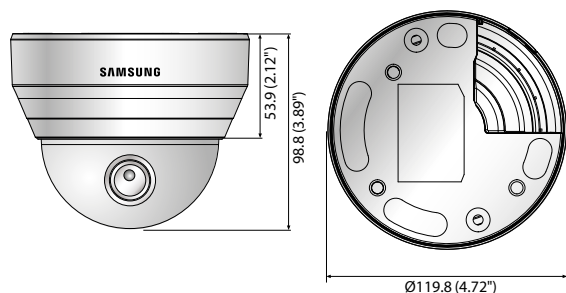

## Key Features

- Max. 2M (1920 x 1080) resolution
- 2.8 ~ 12mm (4.3x) varifocal lens
- Max. 30fps@2M all resolutions (H.265/H.264)
- H.265, H.264 codec supported
- Motion detection, Tampering, Defocus detection
- micro SD/SDHC/SDXC memory slot, PoE / 12V DC
- IR viewable length 20m
- Hallway view support (Rotate 90°/270°)
- LDC support (Lens Distortion Correction)

## Dimensions

Unit: mm (inch)