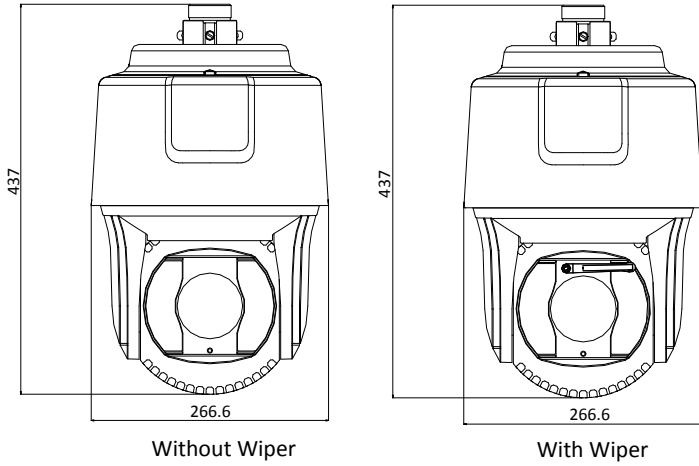

Order Model

DS-2DF8225IH-AEL, without wiper, 24 VAC &Hi-PoE

DS-2DF8225IH-AELW, with wiper, 24 VAC &Hi-PoE

Dimensions

Unit:mm