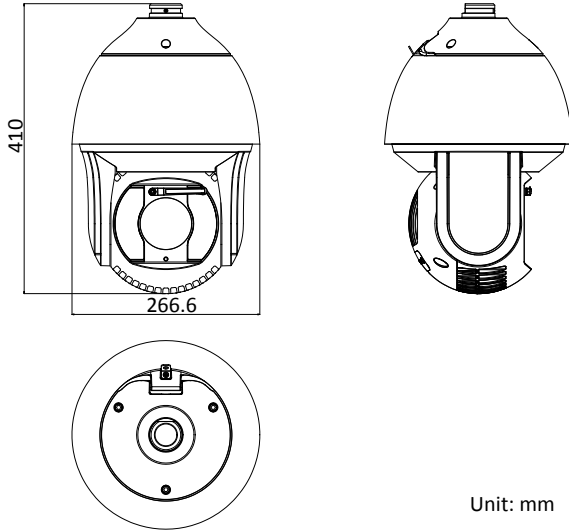

Order Model

DS-2DF8436IX-AEL, without wiper, 24 VAC & Hi-PoE

DS-2DF8436IX-AELW, with wiper, 24 VAC & Hi-PoE

Dimensions

Unit: mm

Accessories

	DS-1604ZJ	Wall Mounting Bracket
	DS-1604ZJ-box	Wall Mounting Bracket with Junction Box
	DS-1604ZJ-box-pole	Vertical Pole Mounting Bracket with Junction Box
	DS-1604ZJ-box-corner	Wall Mounting Bracket with Junction Box
	DS-1660ZJ	Parapet Wall Mounting Bracket
	DS-1619ZJ	Gooseneck Mounting Bracket
	DS-1661ZJ	Pendant Mounting Bracket
	DS-1662ZJ	Pendant Mounting Bracket
	DS-1663ZJ	Ceiling Mounting Bracket
	DS-1667ZJ	Extendable Pole for Pendant Mounting Bracket
	DS-1673ZJ	Horizontal Pole Mounting Bracket
	DS-1682ZJ	Extendable Pole for Pendant Mounting Bracket