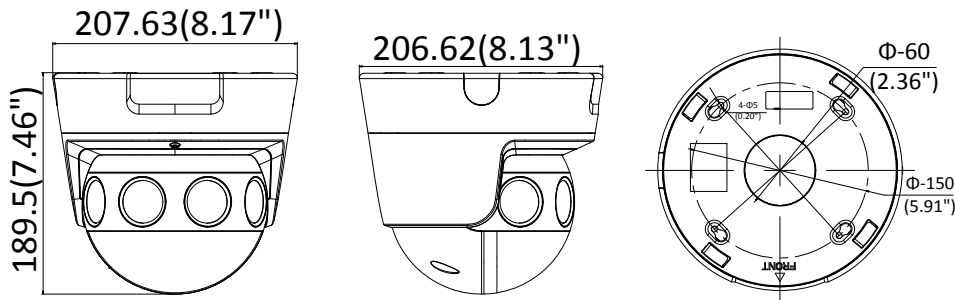

Available Models:

- DS-2CD6924F-I [4mm]
- DS-2CD6924F-IS [4mm]
- DS-2CD6924F-IS/NFC [4mm]

Dimensions

Unit: mm

Accessories

Cap (Included)

Distributed by