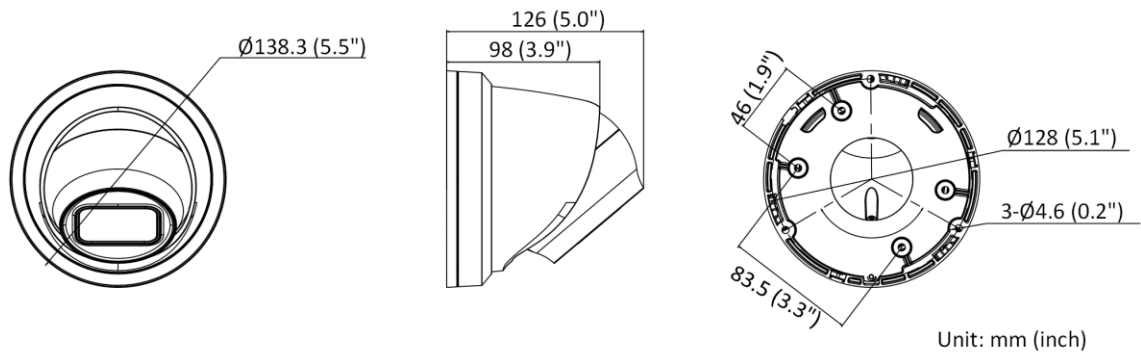

▪ **Dimension**

▪ **Accessory**

▪ **Included**

▪ **Optional**

DS-1271ZJ-140 Pendant Mount	DS-1273ZJ-140 Wall Mount	DS-1273ZJ-140B Wall Mount	DS-1275ZJ-SUS Vertical Pole Mount	DS-1276ZJ-SUS Corner Mount
DS-1280ZJ-PT6 Junction Box