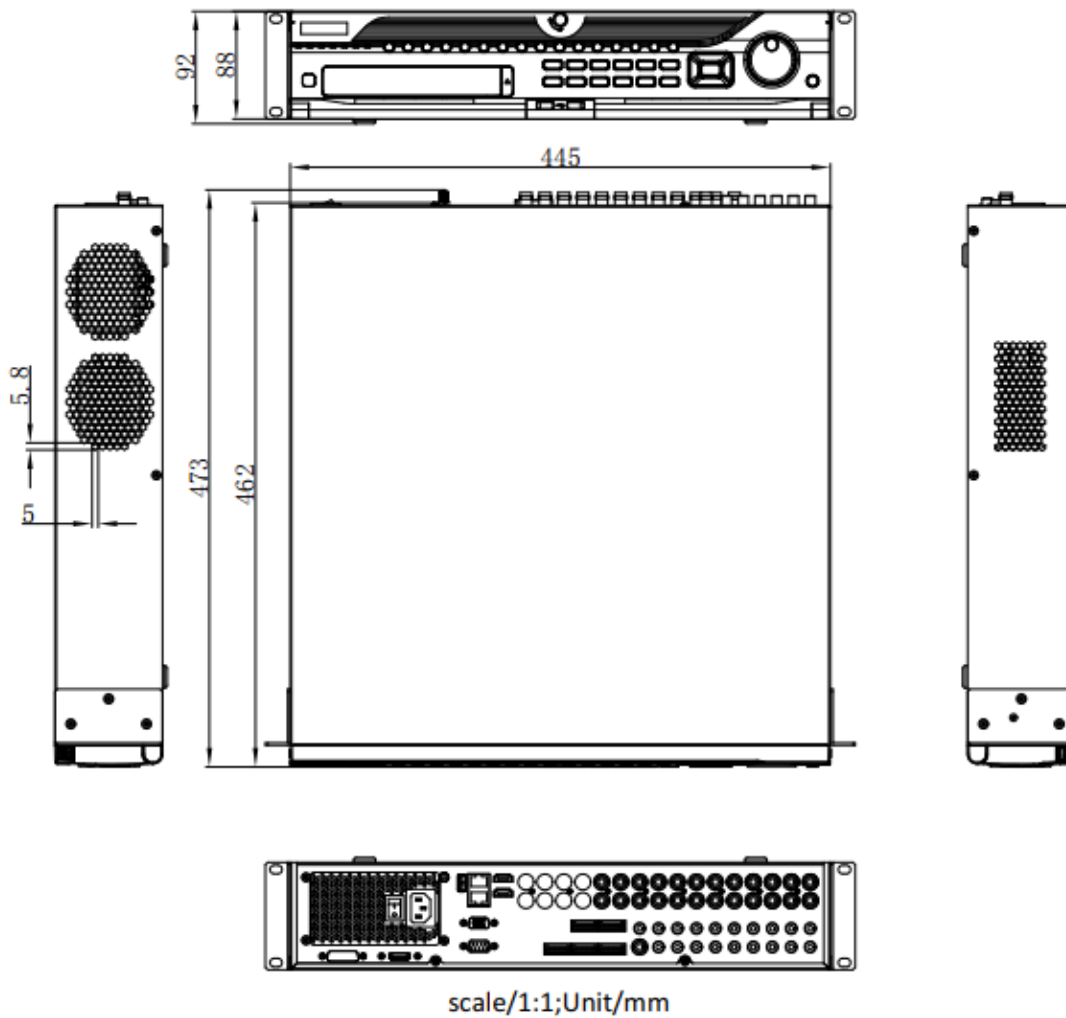

Dimension

Available Model

iDS-9032HUHI-M8/S

Headquarters

No.555 Qianmo Road, Binjiang District,
Hangzhou 310051, China
T +86-571-8807-5998
www.hikvision.com

Follow us on social media to get the latest product and solution information.

Hikvision

HikvisionHQ

HikvisionHQ

Hikvision_Global

Hikvision
Corporate Channel

hikvisionhq