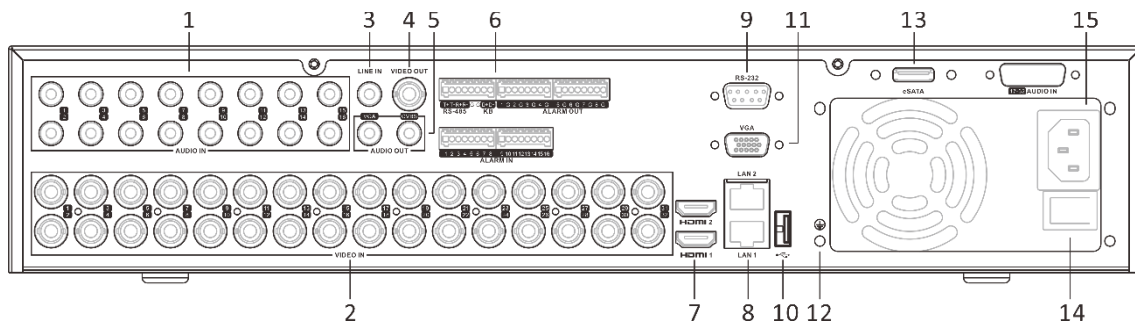

Physical Interface

No.	Description	No.	Description
1	Audio in	9	RS-232 interface
2	Video in	10	USB interface
3	Line in	11	VGA interface
4	Video out	12	GND
5	Audio out	13	eSATA interface
6	Alarm out, alarm in, RS-485, and keyboard	14	Power switch
7	HDMI1 and HDMI2 interfaces	15	Power supply
8	LAN1 and LAN2 interfaces