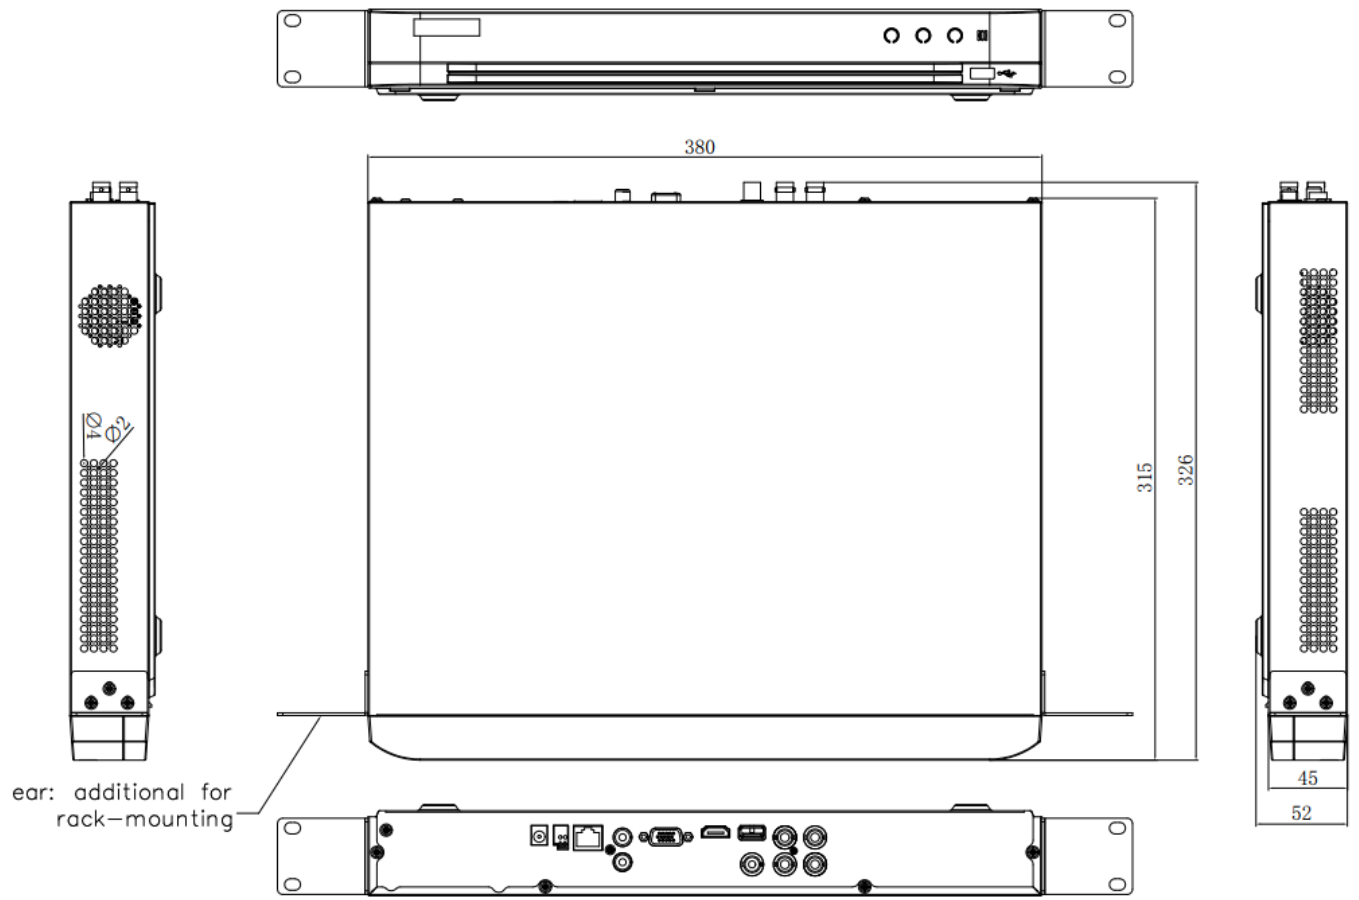

USB Interface	Front panel: 1 × USB 2.0 Rear panel: 1 × USB 2.0
Alarm In/Out	N/A
<b>General</b>	
Power Supply	12 VDC
Consumption	≤ 10 W
Working Temperature	-10 °C to +55 °C (+14 °F to +131 °F)
Working Humidity	10% to 90%
Chassis	1U(380mm)
Dimension (W × D × H)	380 × 320 × 48 mm (15.0 × 12.6 × 1.9 inch)
Weight	≤ 1.16 kg (2.6 lb)

# Dimension

scale/1:1;Unit/mm