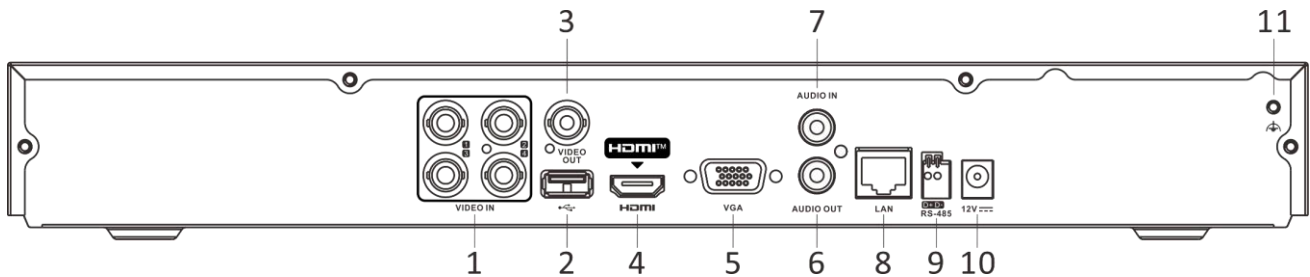

Physical Interface

No.	Description	No.	Description
1	VIDEO IN	7	AUDIO IN, RCA connector
2	USB interface	8	LAN network interface
3	VIDEO OUT	9	RS-485 serial interface
4	HDMI interface	10	12 VDC power input
5	VGA interface	11	GND
6	AUDIO OUT, RCA connector