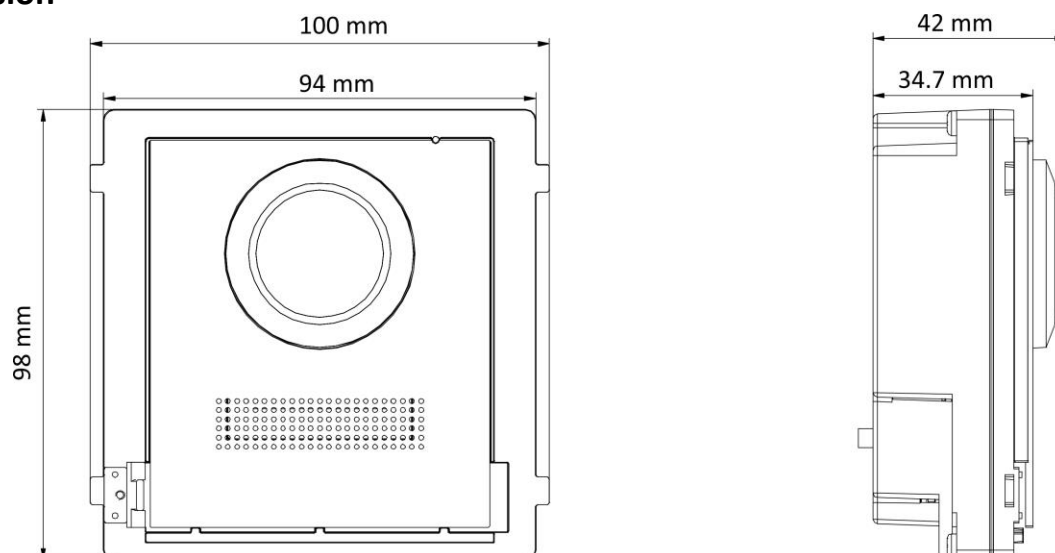

Door contact input	2
RS-485	1 (1 for Hikvision's sub module communication)
Wiegand	NA
TF card	NA
Alarm output	NA
Lock control	2 (2 relay, max to 30 VDC, 2 A)
USB	NA
Power interface	12VDC power output (12 V, 500 mA Max.)
Two-wire IP interface	NA
General	
Power supply	Powered by KAD704Y or KAD706Y series distributor
Working temperature	-40° C to 60° C (-40° F to 140° F)
Working humidity	10% to 90%
Button	0
Protective level	IP65
Installation	Surface mounting & flush mounting
Dimensions(L × W × H)	100 mm × 98 mm × 42 mm
Language	English,French,Portuguese,BrazilianPortuguese,Spanish,Russian,German,Italian,Polish, Turkish,Vietnamese,Arabic,Czech,Hungarian,Dutch,Romanian,Bulgarian,Ukrainian,Croatian,Serbian,Greek,Slovak
Indicator	0
Weight	427.1 g
Battery	/
Application environment	Outdoor
Power consumption	≤ 4 W

▪ Available Model

DS-KD8003Y-IME2/NS

▪ Dimension