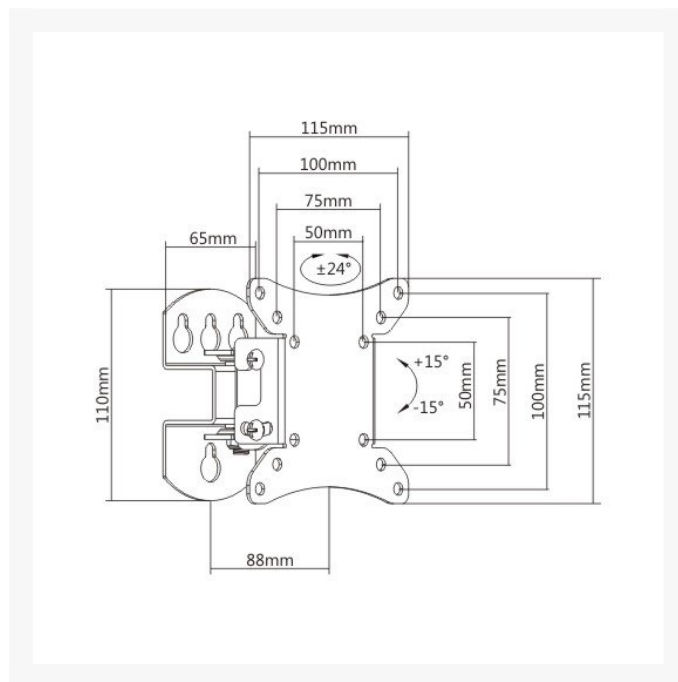

4Cabling Wall Mount Full Motion TV Bracket | VESA Compliant 50x 50, 75x75, 100x100 | Max Load 30KG | BLACK

Product Images

Description

4Cabling Wall Mount Full Motion TV Bracket | VESA Compliant 50x50, 75x75, 100x100 | Max Load 30KG | BLACK

4Cabling LCD/ LED TV wall mounting bracket is great for any TV that requires horizontal 90° left-right swivelling, as well as 20° tilting up-down.&

Supports most 13" to 32" flat panel LCD and LED screens, VESA compatible with 50x50, 75x75 and 100x100.

Features:

- Swivel LCD Bracket (one pivot point)
- Supports VESA 50 / 75 / 100
- Supports up to 32" LCD Screens
- Maximum loading capacity: 30kg